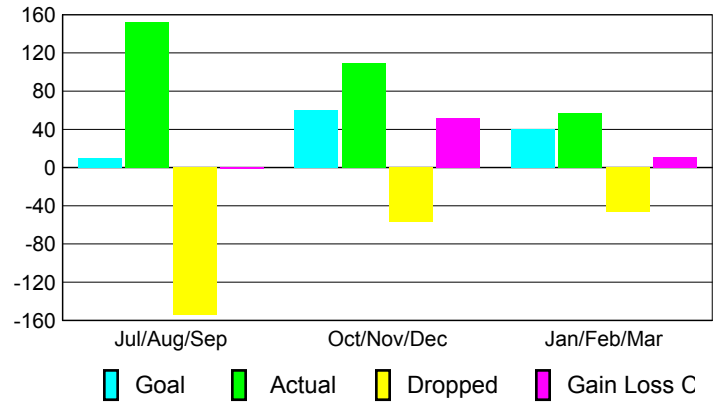

Club Results 2009-2010

Goal, New, Dropped, Gain/Loss

MEMBERSHIP

Membership Results 2009-2010

Membership 2008-2009

Month	Net Memb	Actual New	Actual Dropped	Gain/Loss of	Gain/Loss of
	Goal	Memb	Memb	Memb	Memb
Jul/Aug/Sep	10	152	-154	-2	71
Oct/Nov/Dec	60	109	-57	52	36
Jan/Feb/Mar	40	57	-46	11	-5
Totals	110	318	-257	61	102

Membership Results 2009-2010

Goal, New, Dropped, Gain/Loss

Comparison of Club Gain/Loss

Current Year Compared to the Previous Year

Comparison of Membership Gain/Loss

Current Year Compared to the Previous Year