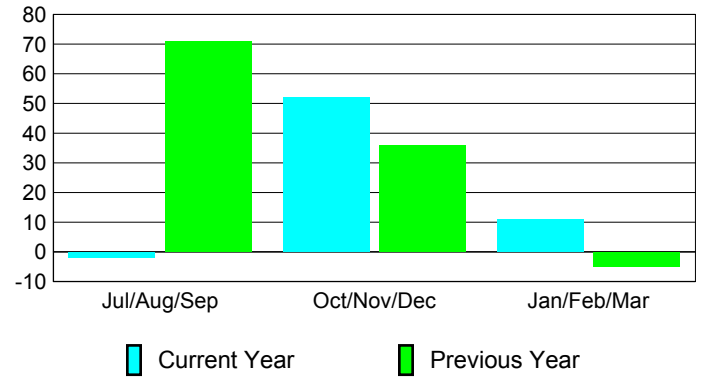

Club Results 2009-2010

Goal, New, Dropped, Gain/Loss

MEMBERSHIP

Membership Results 2009-2010

Membership 2008-2009

Month	Net Memb	Actual New	Actual Dropped	Gain/Loss of	Gain/Loss of
	Goal	Memb	Memb	Memb	Memb
Jul/Aug/Sep	10	152	-154	-2	71
Oct/Nov/Dec	60	109	-57	52	36
Jan/Feb/Mar	40	57	-46	11	-5
Totals	110	318	-257	61	102

Membership Results 2009-2010

Goal, New, Dropped, Gain/Loss

Comparison of Club Gain/Loss

Current Year Compared to the Previous Year

Comparison of Membership Gain/Loss

Current Year Compared to the Previous Year

YTD Status Quo Clubs 2009-2010

Status Quo Clubs Compared to Status Quo Members

Gender Comparison 2009-2010